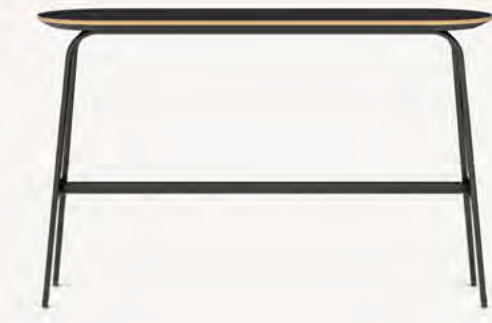

Park Work Pill Table

Park Hi|Lo Collaborative Table

Harvest Classic Table

Harvest Rustic Table

Harvest Metal Table

Structure Table

Letchworth Table

Park Lo Pill Casual Table

Table Height 28" - 29.75"

Seating Clearance 10" - 11"

Standard Tables

Counter height tables are comfortable for both standing and sitting with a proper stool. These heights offer a great option to introduce posture variety into meetings. Gatherings of various sizes can be casual or formal, and power access is important for tech. A footrest on the table or stool encourages perching, leaning, or fidgeting movement for comfort. Consider a higher stool back for support during longer conversations or meals.