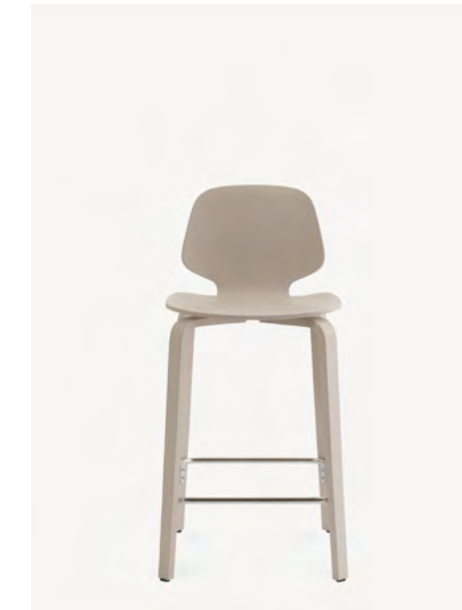

My Chair Counter Stool
by Normann Copenhagen