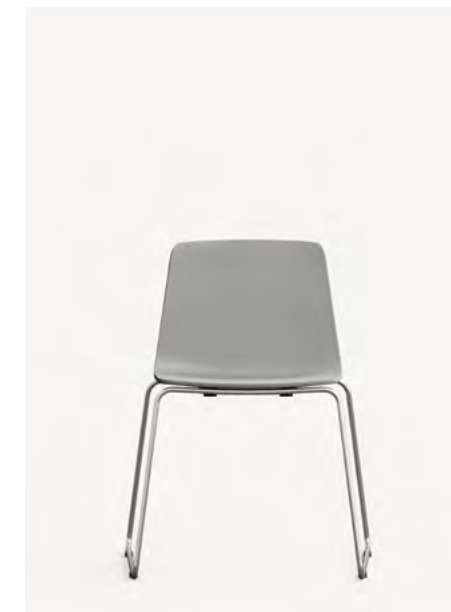

Vicinity Side