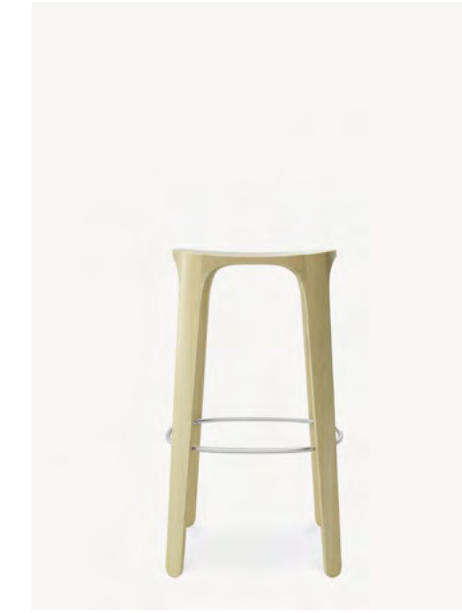

Andaz Laminate Bar Stool
by HBF

Andaz Upholstered Bar Stool
by HBF

Essens Bar Stool
by HBF

Beetle Bar Stool
by HBF

Union Bar-Height Table

by Normann Copenhagen

Table Height 41.53"

A place for meals, work, studying, conversations and relaxation; a table is a base and gathering place for all sorts of activity, and the Union collection accommodates them all. An all-round collection of tables in a minimalist design, which gets an elegant lift from shiny brass feet.