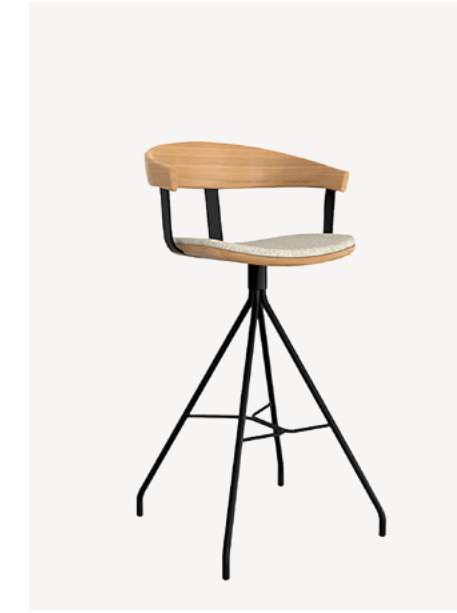

Essens Bar Stool
by HBF