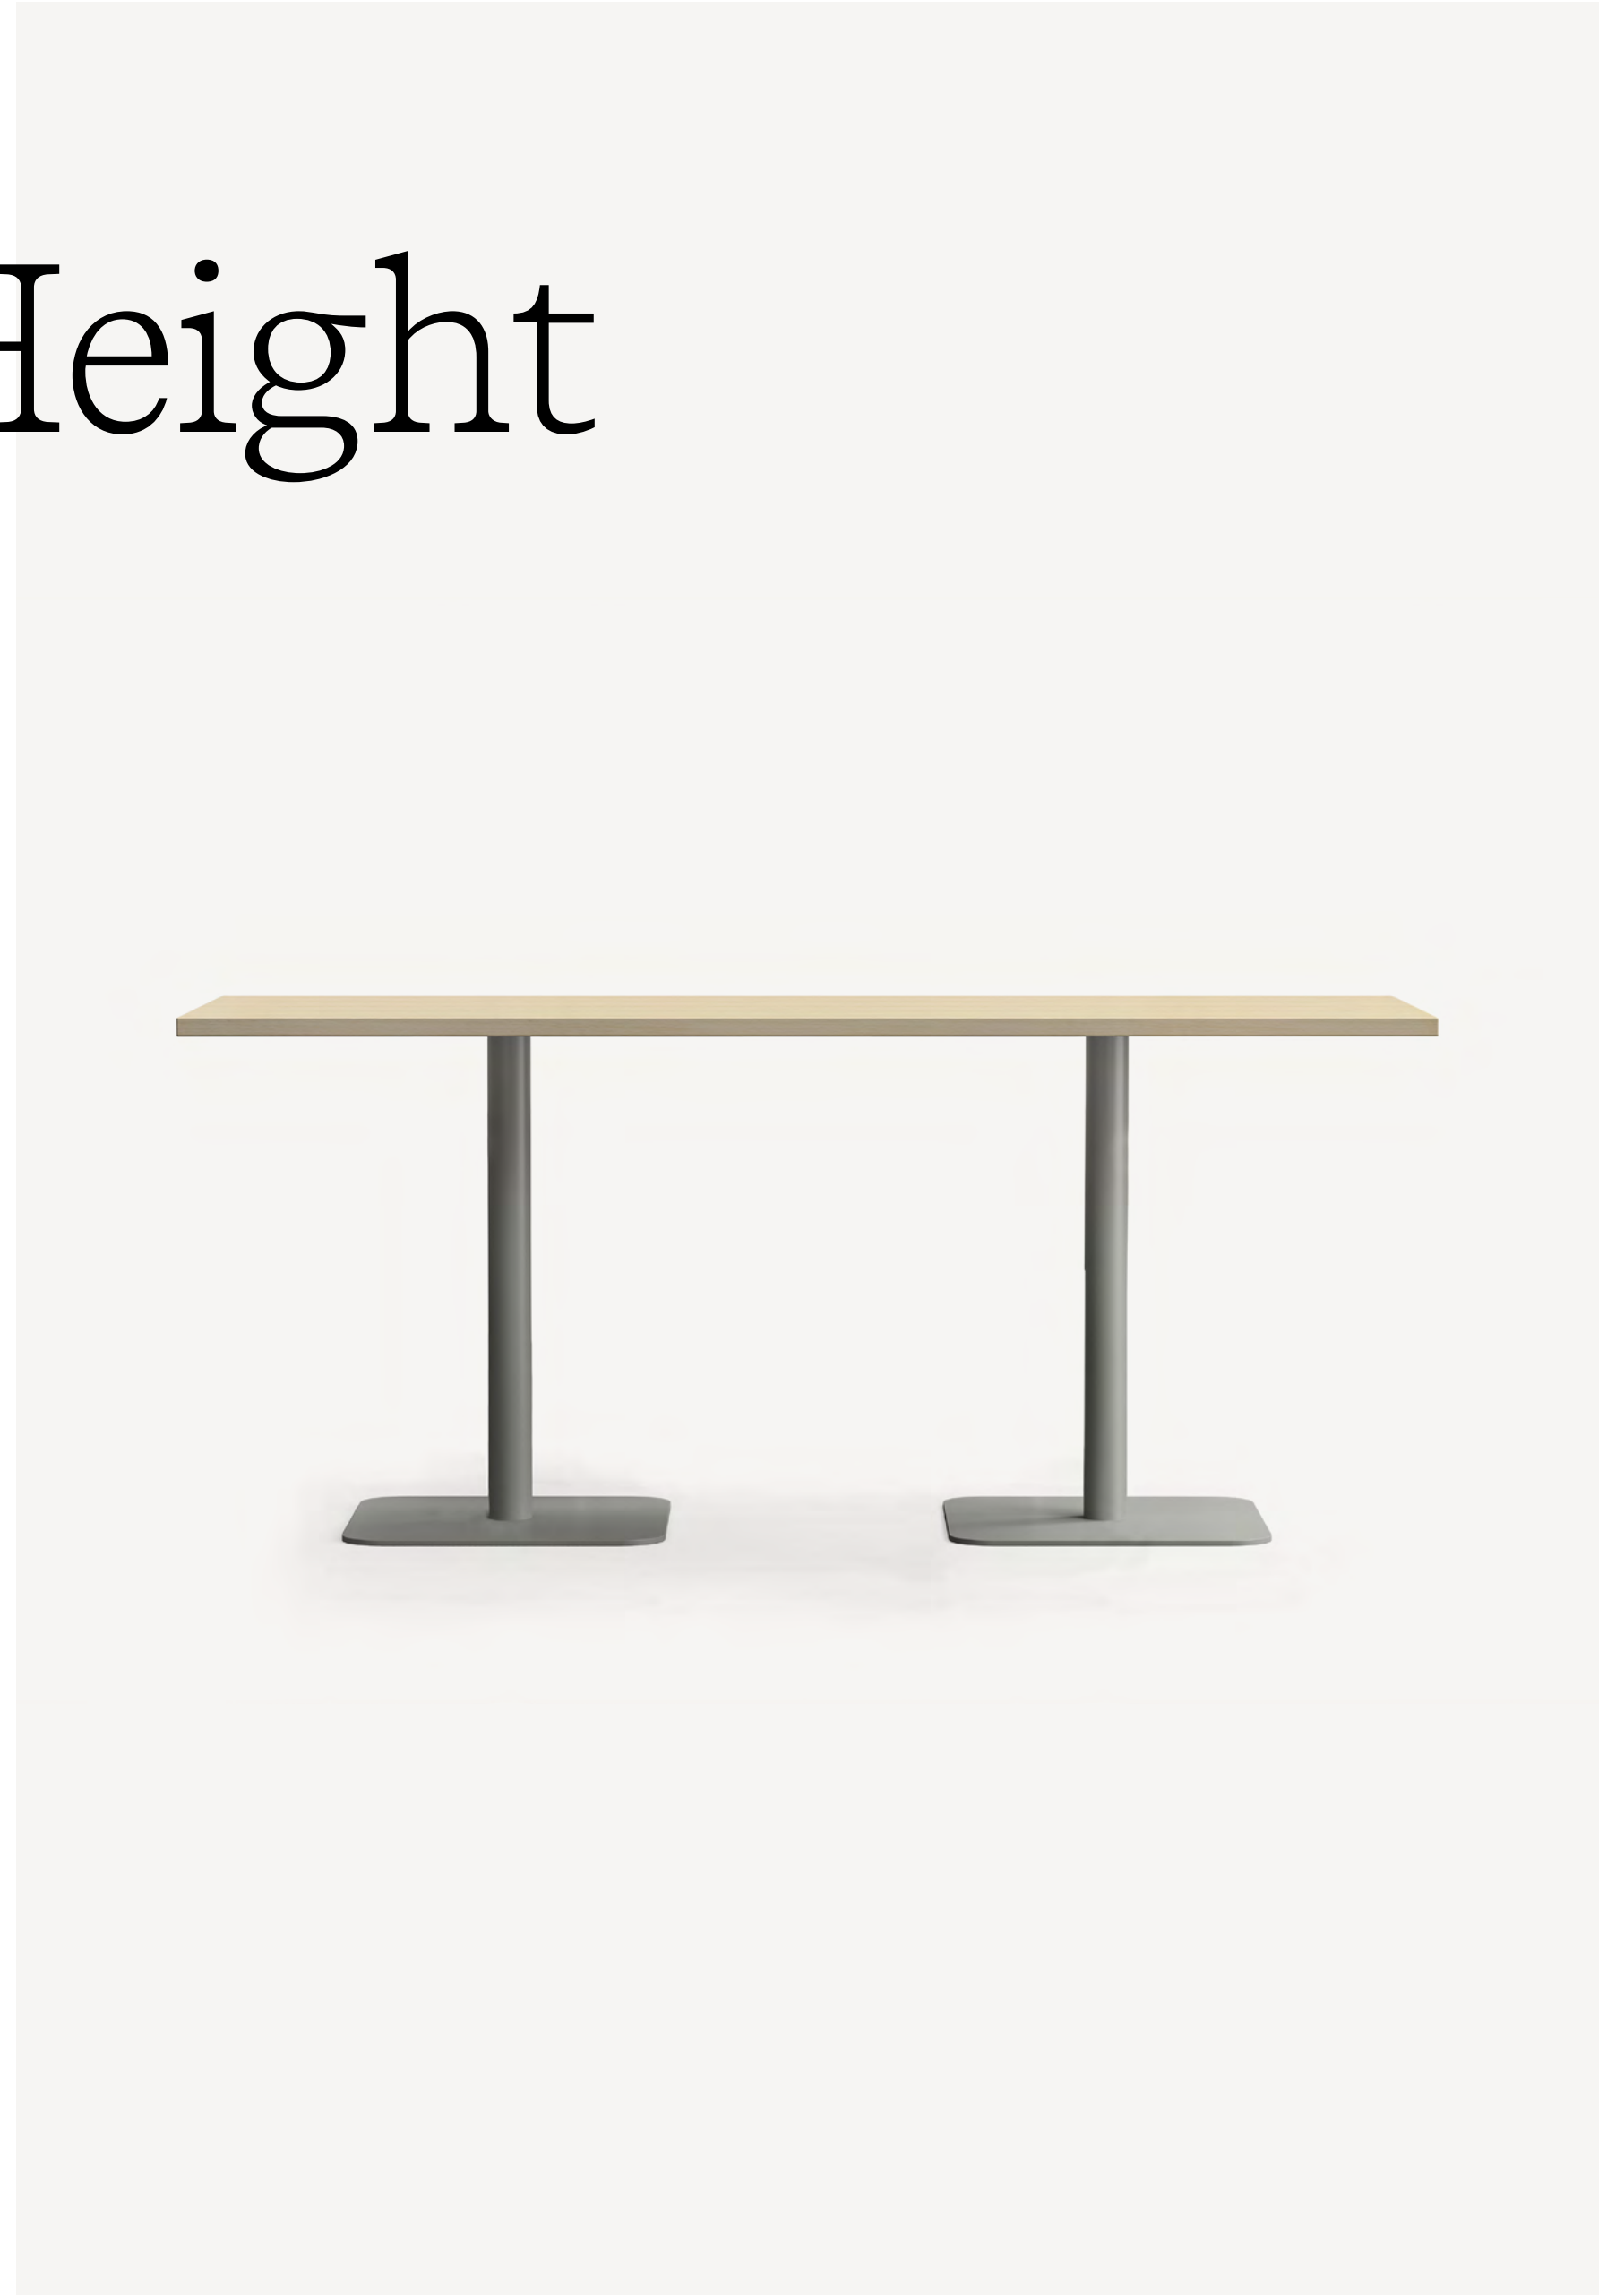

Table Height 36" - 37.6"
Seating Clearance 10" - 12"

Counter Tables

Structure Counter-Height Table

Table Height 36"

Structure supports collaborative interaction, whether it's to gather for impromptu team brainstorming sessions, relax and unwind during a break, or come together for an all-hands-on-deck conference. Structure is seamless in use with add-on amenities to make the office work for you.