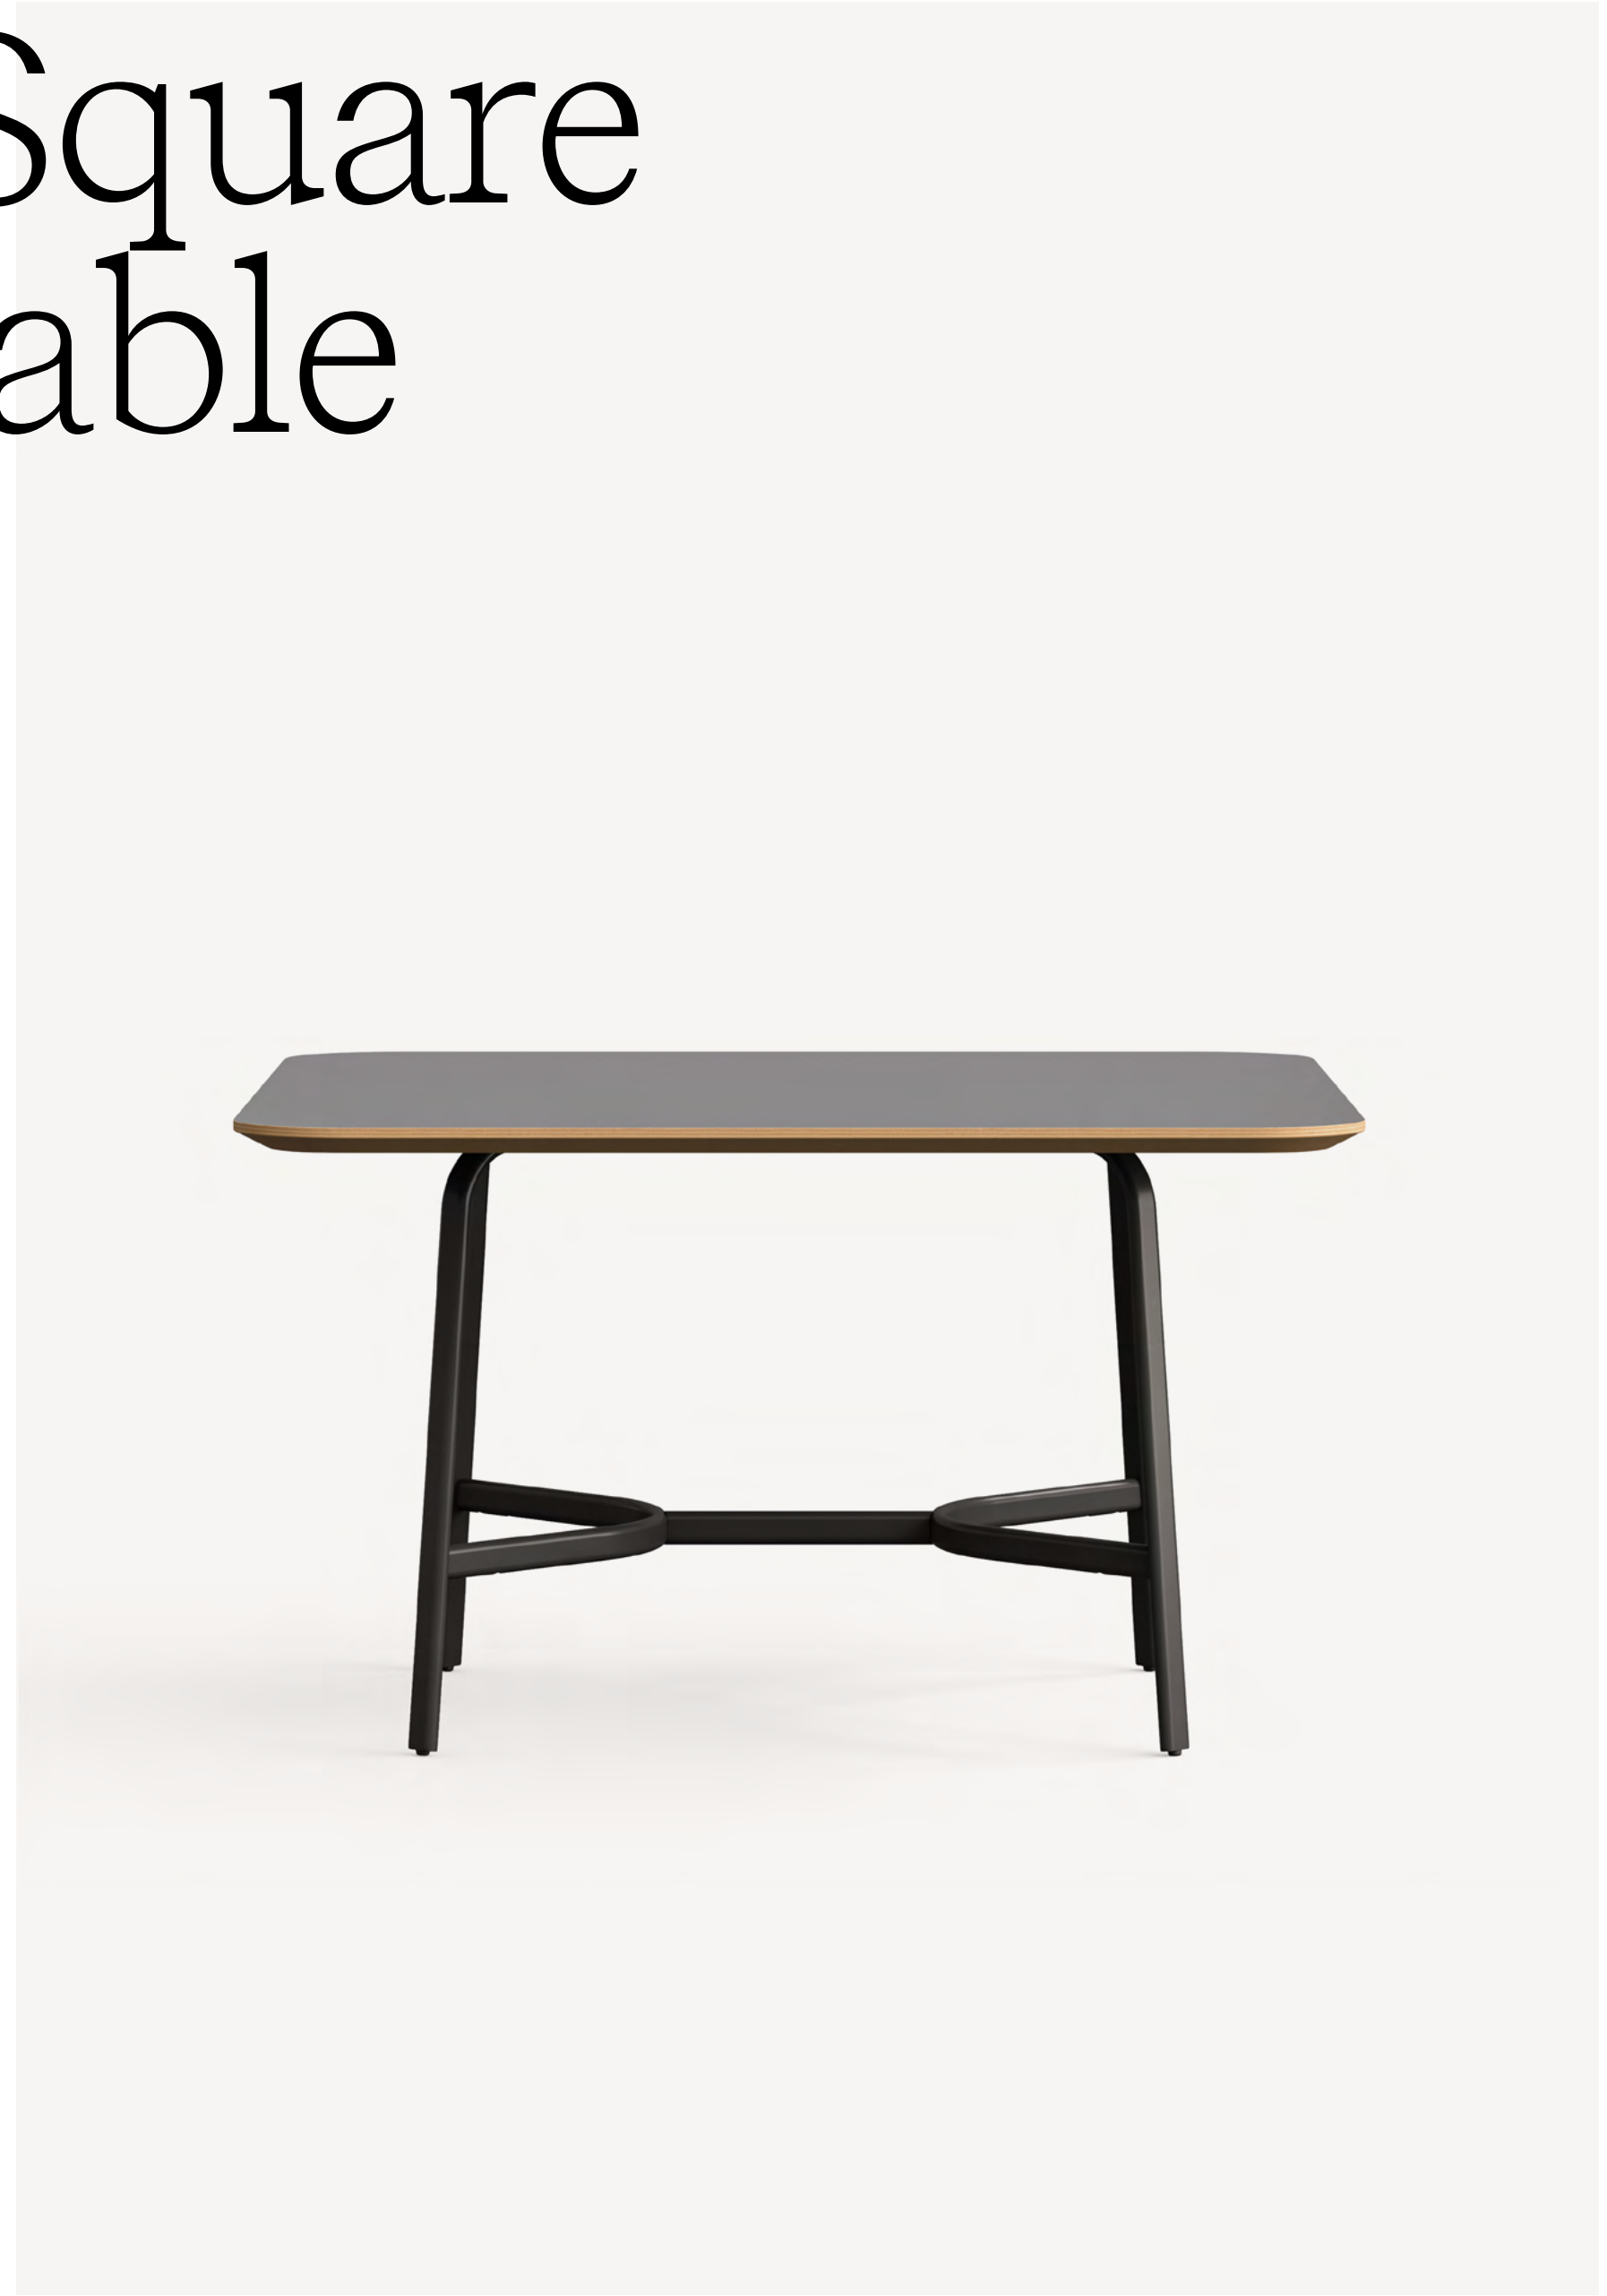

Recharge Bench with Bolster

Recharge Bench with Bolster and Screen

Herit
by Normann Copenhagen

Vicinity Side

My Chair
by Normann Copenhagen

Park Soft Square Meeting Table

Table Height 28"

A collaboration between <B=and Norm Architects, Park is a collection of soft seating, tables, and accessories that blends high-quality American steel production with the meticulous beauty of Danish craft. Park is a perfectly balanced, contemporary workplace solution that preserves the usability of shared, open spaces.