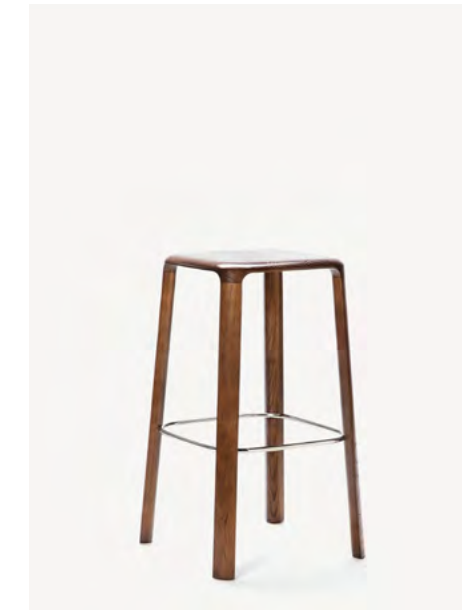

Andaz Laminate Bar Stool
by HBF

Andaz Upholstered Bar Stool
by HBF

Essens Bar Stool
by HBF

Beetle Bar Stool
by HBF

Union Bar-Height Table

by Normann Copenhagen

Table Height 41.53"

A place for meals, work, studying, conversations and relaxation; a table is a base and gathering place for all sorts of activity, and the Union collection accommodates them all. An all-round collection of tables in a minimalist design, which gets an elegant lift from shiny brass feet.

Jueki Bar Stool
by HBF

Vicinity Bar Stool

Form Bar Stool
by Normann Copenhagen

Hyg Bar Stool
by Normann Copenhagen

My Chair Bar Stool
by Normann Copenhagen

Trillia Bar Stool
by Gunlocke

Harvest Classic Bar-Height Table

Convo Bar Stool
by Gunlocke

LIV Bar Stool
by Gunlocke

Take 5 Bar Stool

Vicinity Bar Stool

Trillia Bar Stool
by Gunlocke

Harvest Rustic Bar-Height Table

Table Height 42"

Inspired by gathering spaces where people like to talk and share, like the dining room table or coffee area in the workplace, Harvest is a table offered in seated and standing heights, and a variety of sizes. Harvest invites conversation and interaction wherever people gather.