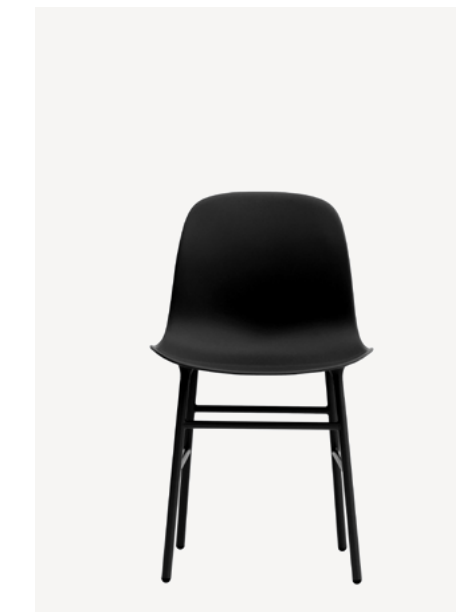

Park Side

Inspire Side

LIV Side
by Gunlocke

Clarity Task

Form Chair
by Normann Copenhagen

Ami Round Low Conference, Dining Table

by HBF

Table Height