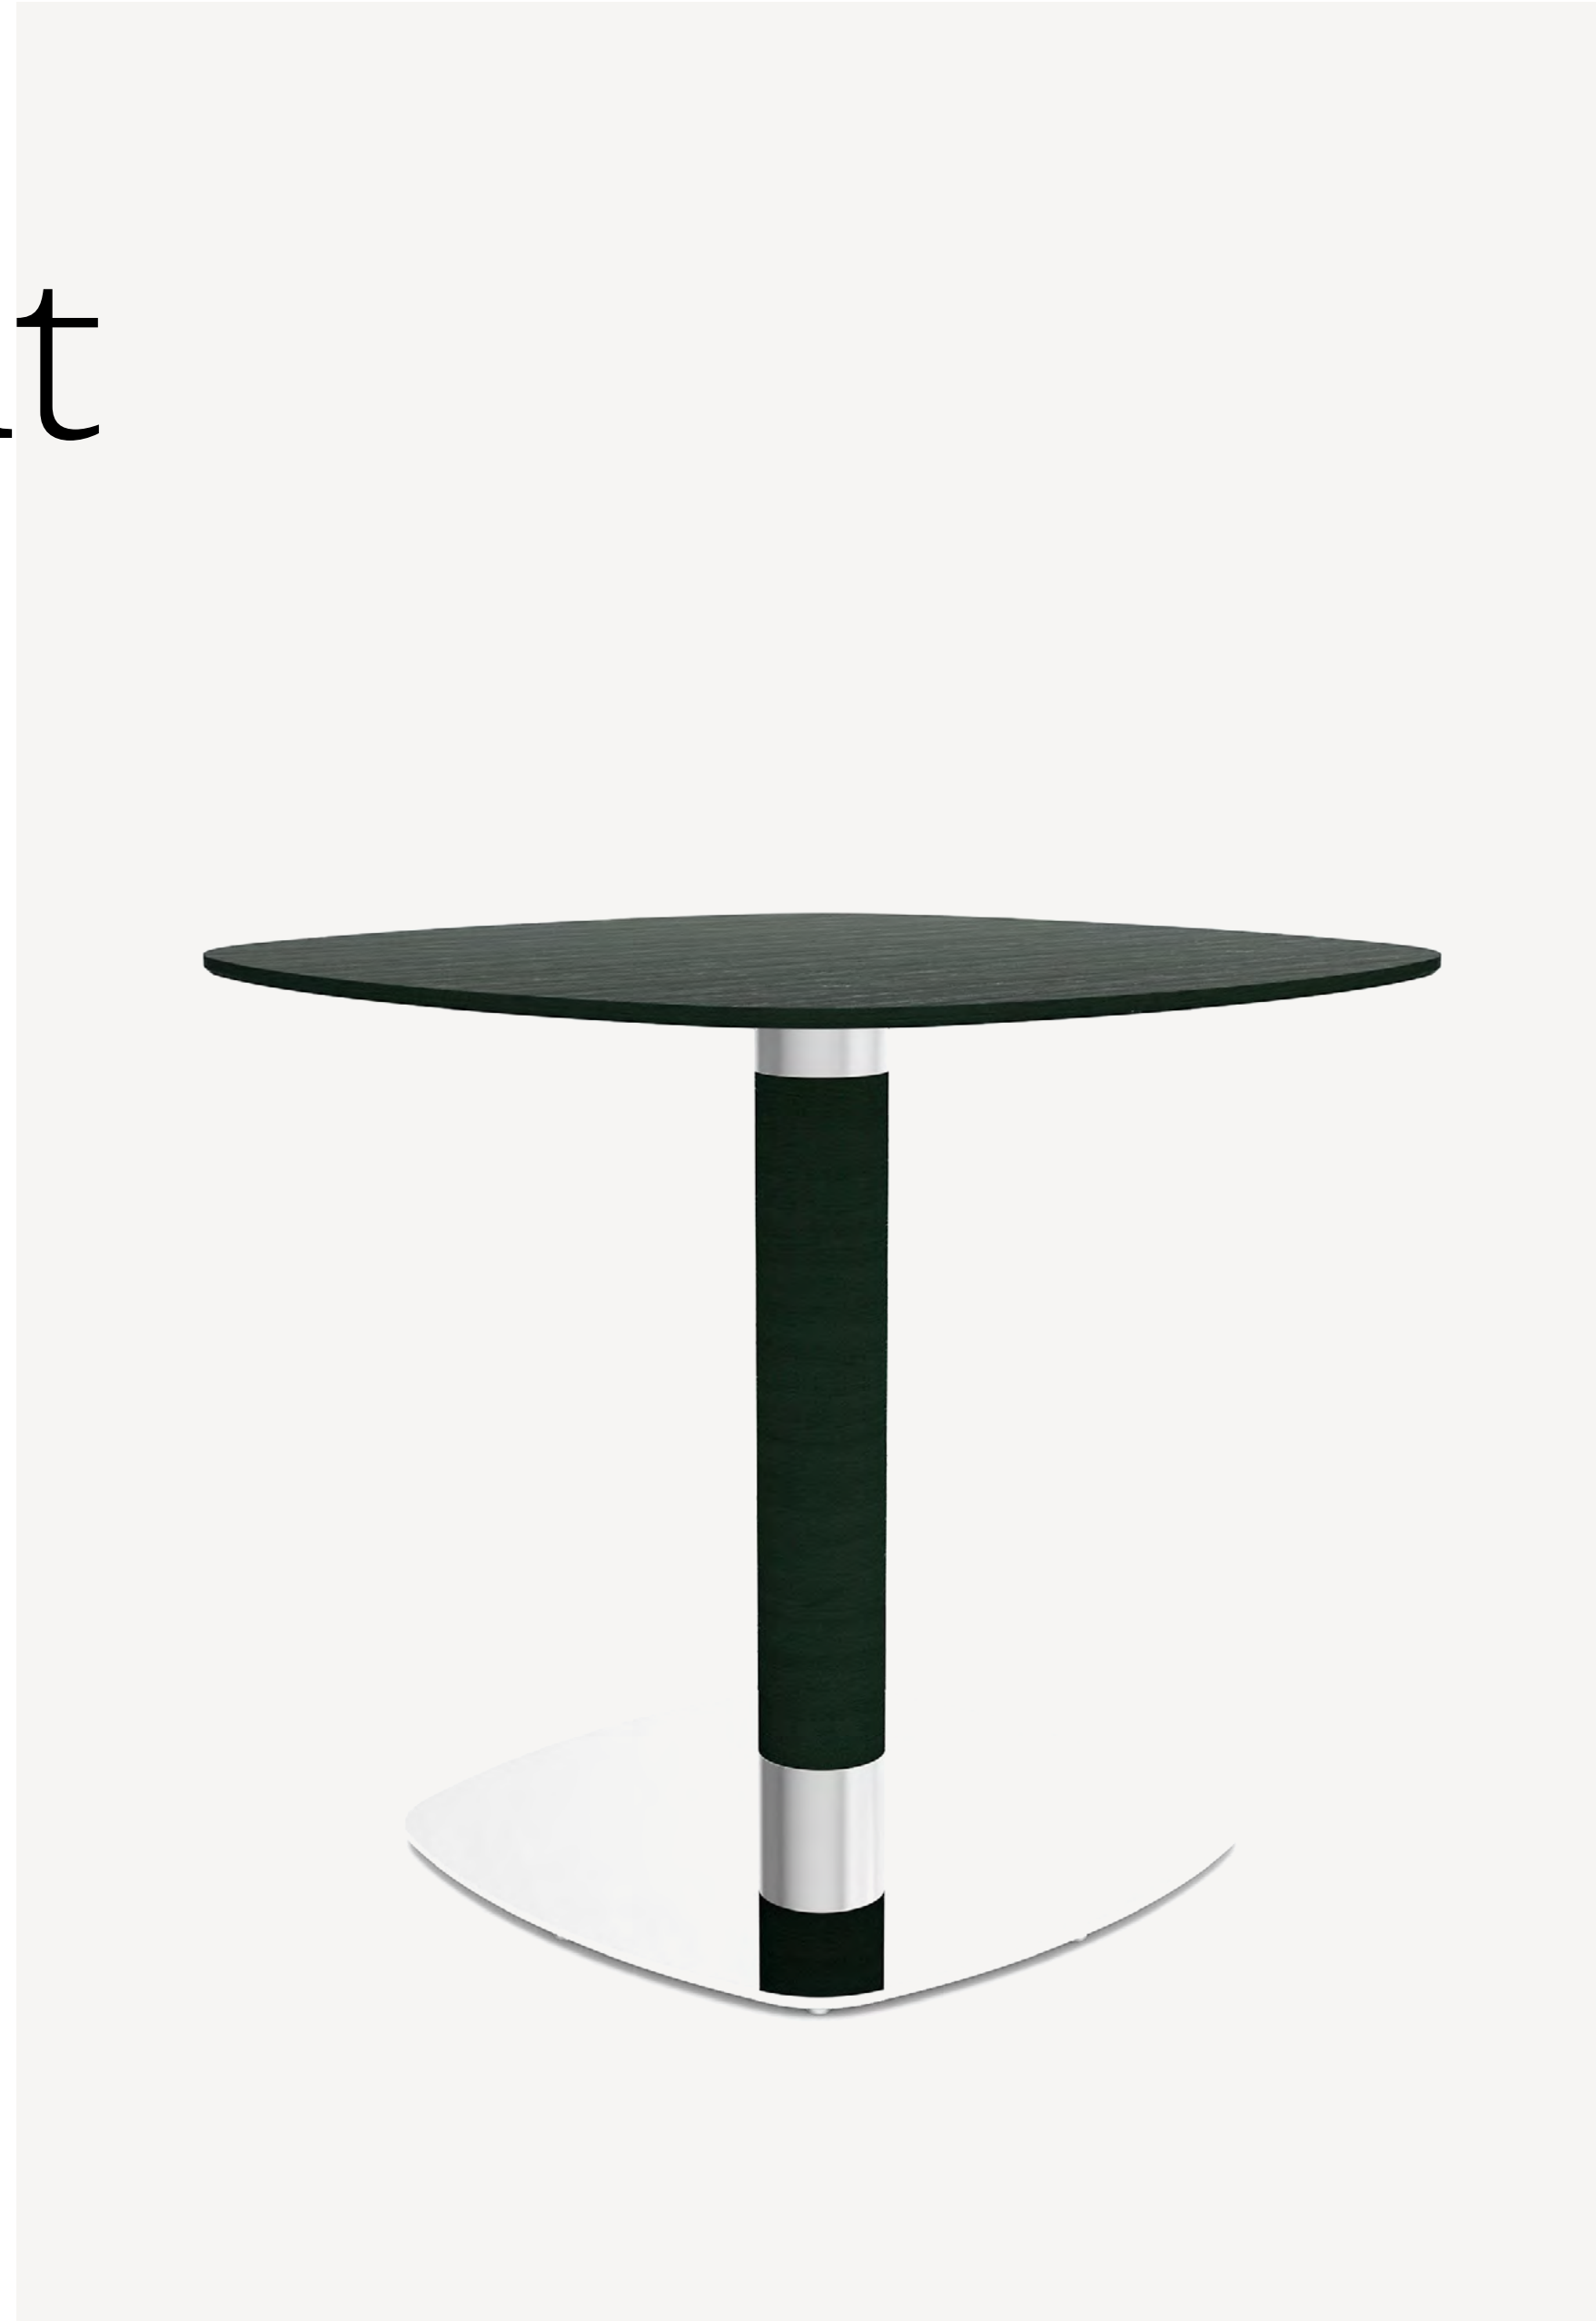

Meki Bar-Height Table

by HBF

Table Height

42"

The Meki Table Collection of tops and bases by Todd Bracher is designed to allow clients to mix and match finish materials, sizes and shapes, making each table uniquely its own. Whether in a café, conference or evolving environment, its design creates an optical illusion – the top appears to float. The simplistic use of materials also make this table timeless.

My Chair Bar Stool
by Normann Copenhagen