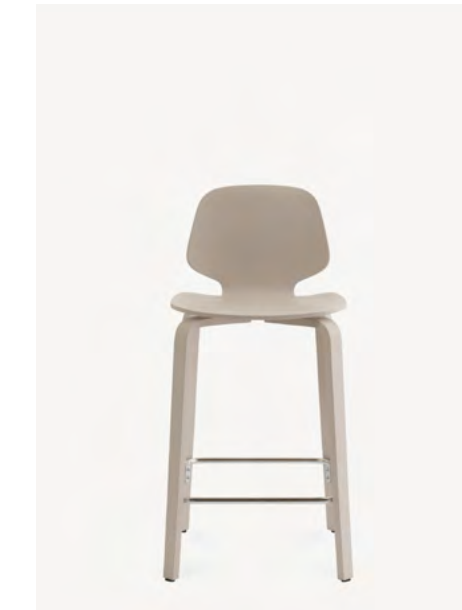

My Chair Counter Stool
by Normann Copenhagen