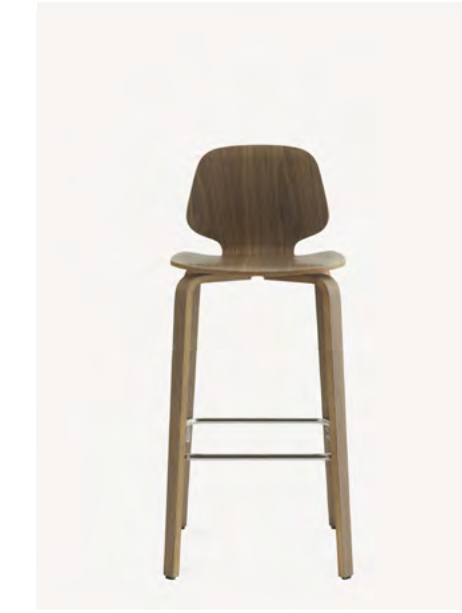

Meki Bar-Height Table

by HBF

Table Height

42"

The Meki Table Collection of tops and bases by Todd Bracher is designed to allow clients to mix and match finish materials, sizes and shapes, making each table uniquely its own. Whether in a café, conference or evolving environment, its design creates an optical illusion – the top appears to float. The simplistic use of materials also make this table timeless.

My Chair Bar Stool
by Normann Copenhagen