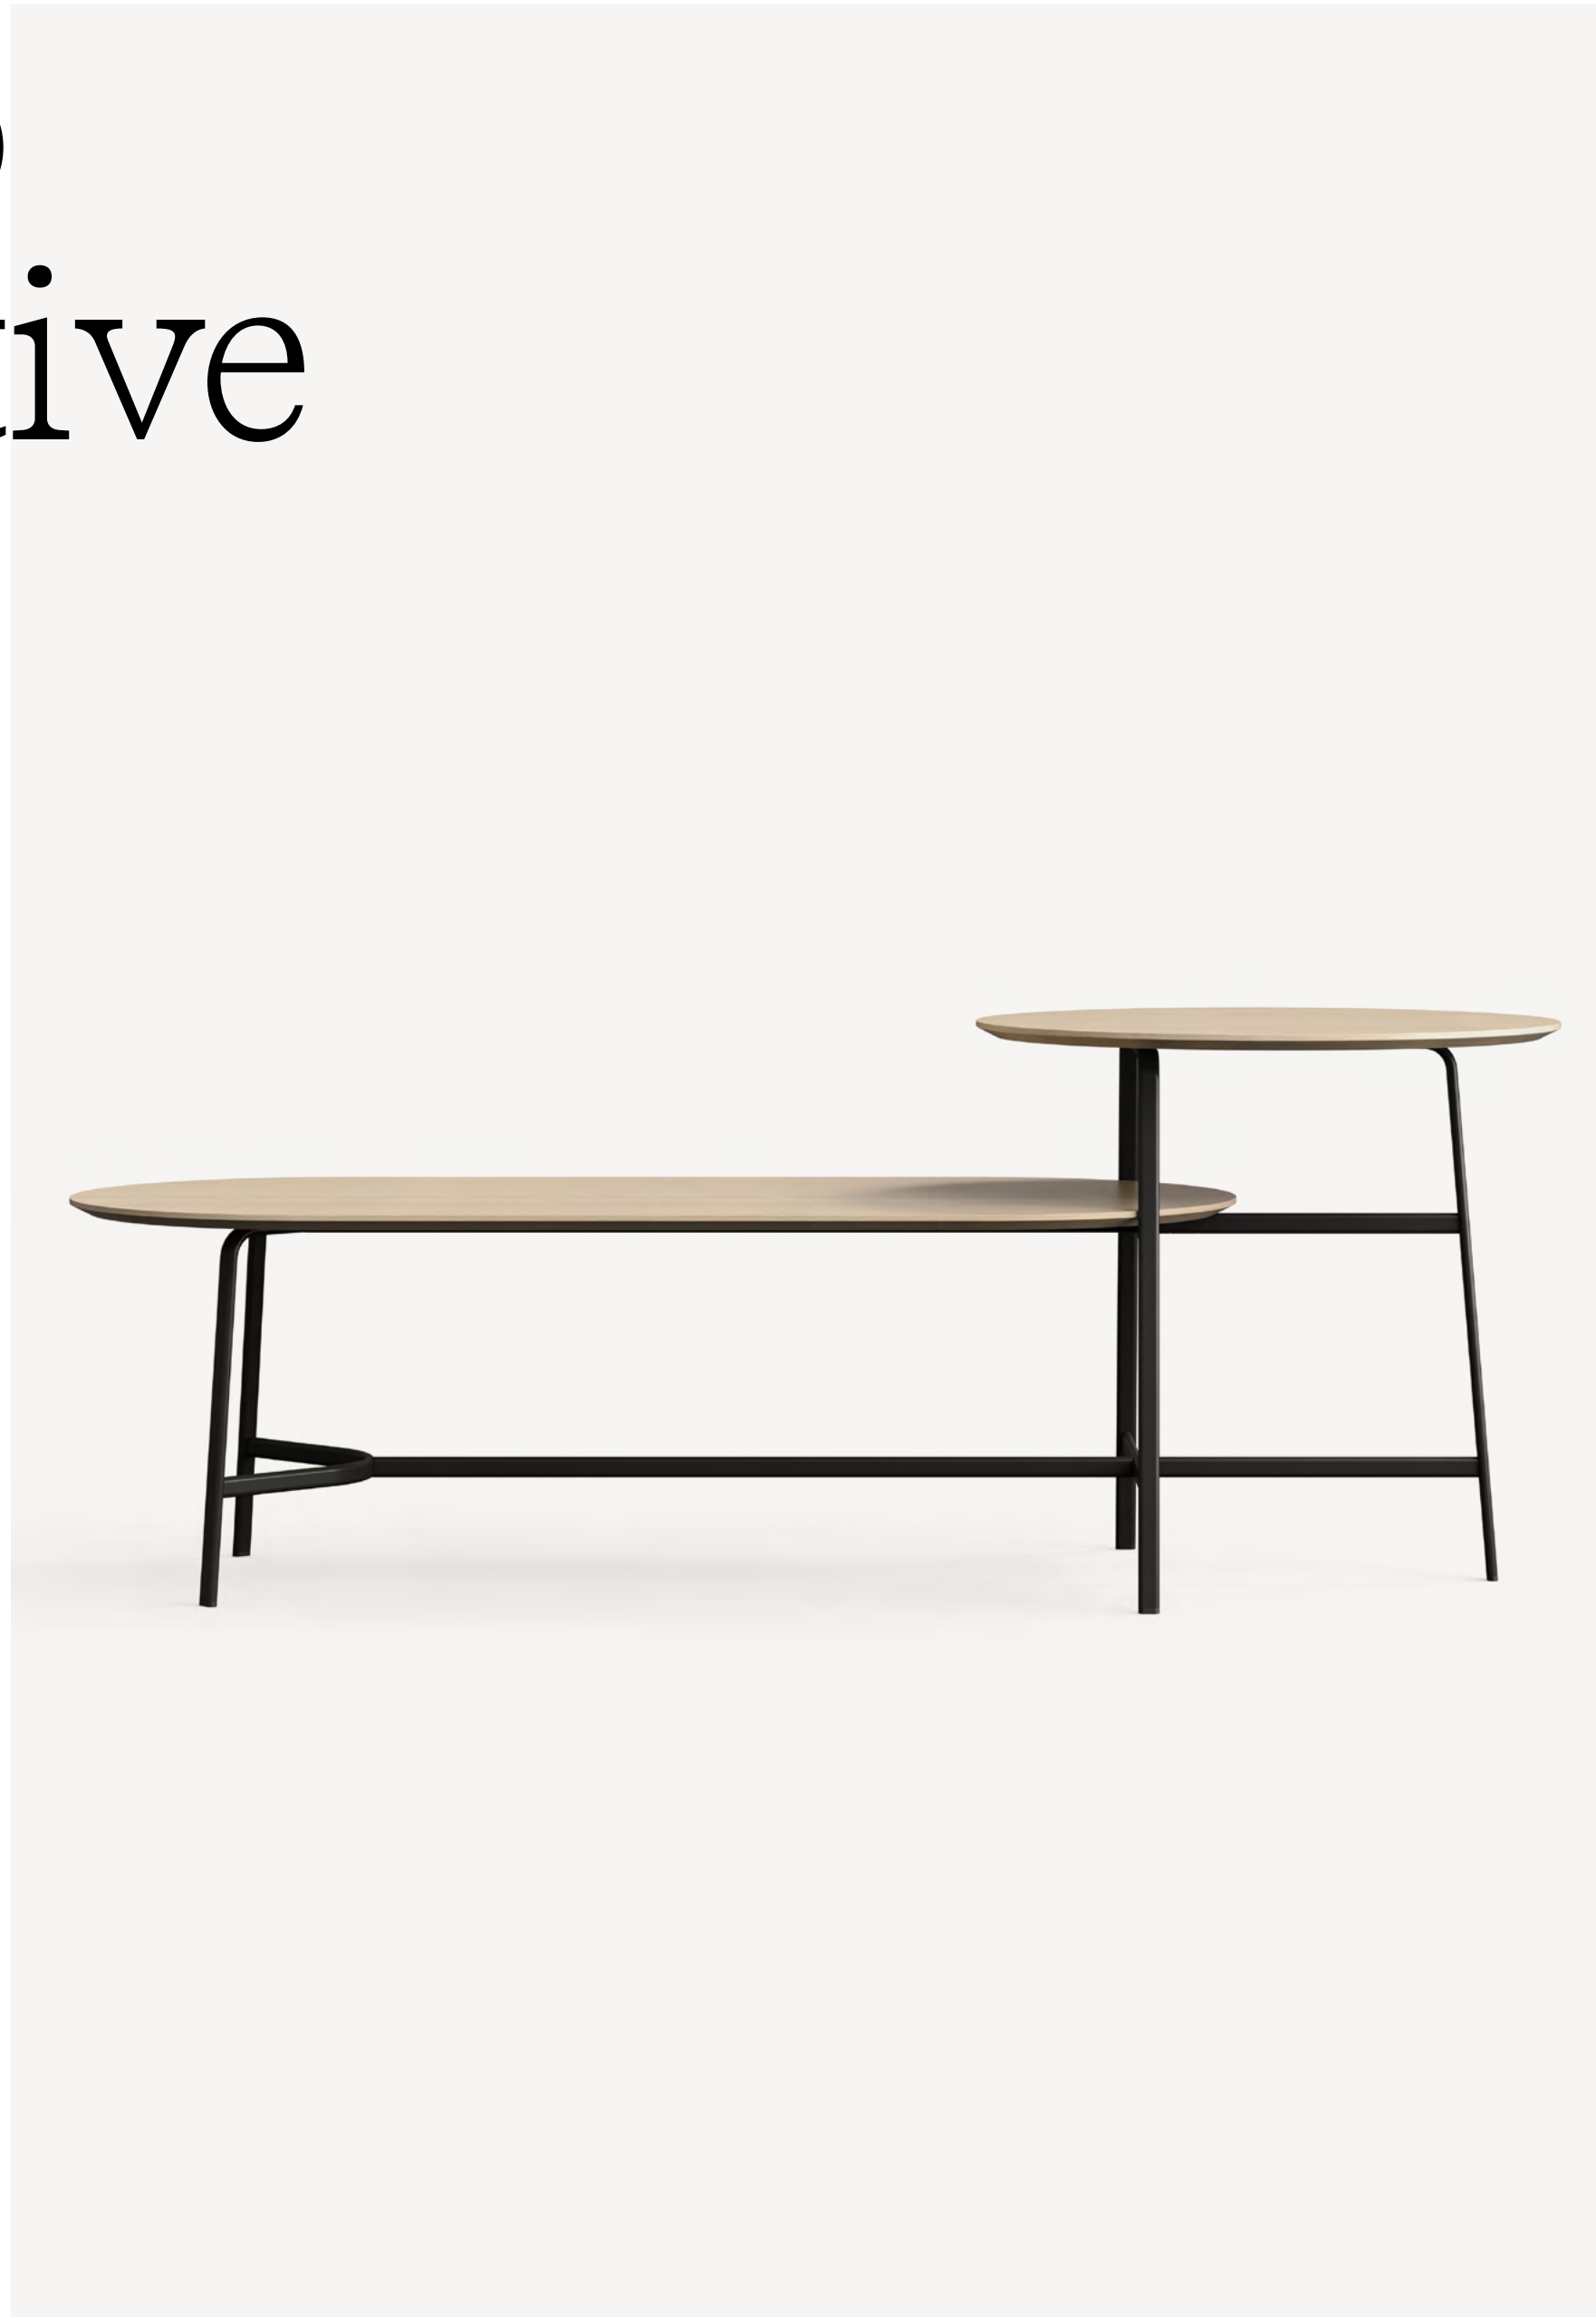

Park Hi|Lo Collaborative Table

Table Height 28.875"
Bar Counter Height 41"

A collaboration between <B=and Norm Architects, Park is a collection of soft seating, tables, and accessories that blends high-quality American steel production with the meticulous beauty of Danish craft. Park is a perfectly balanced, contemporary workplace solution that preserves the usability of shared, open spaces.