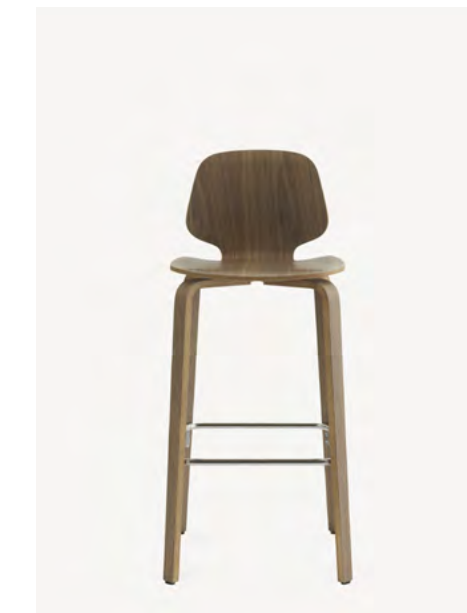

Convo Bar Stool
by Gunlocke

LIV Bar Stool
by Gunlocke

Take 5 Bar Stool

Vicinity Bar Stool

Trillia Bar Stool
by Gunlocke

Harvest Metal Bar-Height Table

Table Height 42"

Inspired by gathering spaces where people like to talk and share, like the dining room table or coffee area in the workplace, Harvest is a table offered in seated and standing heights, and a variety of sizes. Harvest invites conversation and interaction wherever people gather.

Convo Bar Stool
by Gunlocke

LIV Bar Stool
by Gunlocke

Take 5 Bar Stool

Vicinity Bar Stool

Trillia Bar Stool
by Gunlocke

Structure Bar-Height Table

Table Height 42"

Structure supports collaborative interaction, whether it's to gather for impromptu team brainstorming sessions, relax and unwind during a break, or come together for an all-hands-on-deck conference. Structure is seamless in use with add-on amenities to make the office work for you.

Vicinity Bar Stool

Lyric Bar Stool

Inspire Bar Stool

Hyg Bar Stool
by Normann Copenhagen

My Chair Bar Stool
by Normann Copenhagen

Form Bar Stool
by Normann Copenhagen

Letchworth Bar-Height Table

by Gunlocke

Table Height 42"

Less suit-and-tie. More laid back. Letchworth brings rustic design and residential influence to informal meeting spaces. Choose standard, counter or bar height. Parsons, workbench, picnic or miter style. Letchworth inspires collaboration and innovation.