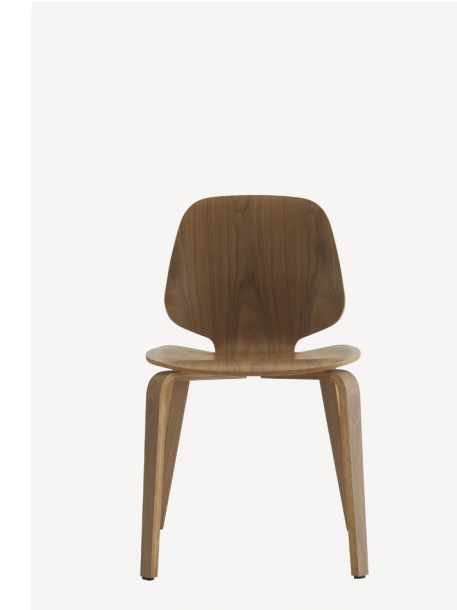

My Chair
by Normann Copenhagen