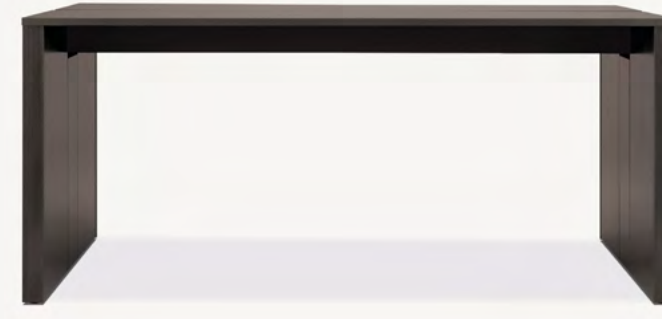

My Chair Bar Stool
by Normann Copenhagen

Beetle Bar Stool
by HBF

Essens Bar Stool
by HBF

Andaz Upholstered Bar Stool
by HBF

Convo Bar Stool
by Gunlocke

Picnic Bar-Height Table

Briefing Miter Bar-Height Table

Union Bar-Height Table

Harvest Classic Bar-Height Table

Harvest Rustic Bar-Height Table

Harvest Metal Bar-Height Table

Structure Bar-Height Table

Letchworth Bar-Height Table

Meki Bar-Height Table

Table Height 41" - 42"
Seating Clearance 10" - 12"