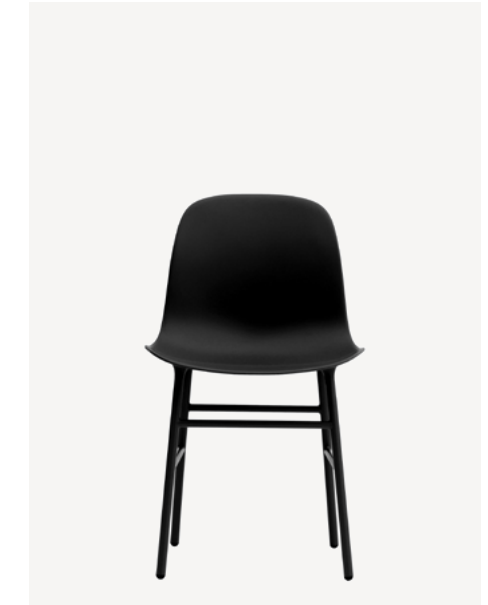

Form Chair
by Normann Copenhagen