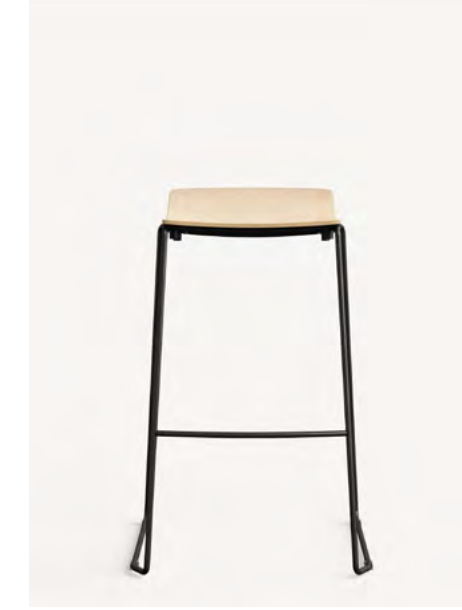

Convo Bar Stool
by Gunlocke

LIV Bar Stool
by Gunlocke

Take 5 Bar Stool

Vicinity Bar Stool

Trillia Bar Stool
by Gunlocke

Harvest Rustic Bar-Height Table

Table Height 42"

Inspired by gathering spaces where people like to talk and share, like the dining room table or coffee area in the workplace, Harvest is a table offered in seated and standing heights, and a variety of sizes. Harvest invites conversation and interaction wherever people gather.

Convo Bar Stool
by Gunlocke

LIV Bar Stool
by Gunlocke

Take 5 Bar Stool

Vicinity Bar Stool

Trillia Bar Stool
by Gunlocke

Harvest Metal Bar-Height Table

Table Height 42"

Inspired by gathering spaces where people like to talk and share, like the dining room table or coffee area in the workplace, Harvest is a table offered in seated and standing heights, and a variety of sizes. Harvest invites conversation and interaction wherever people gather.