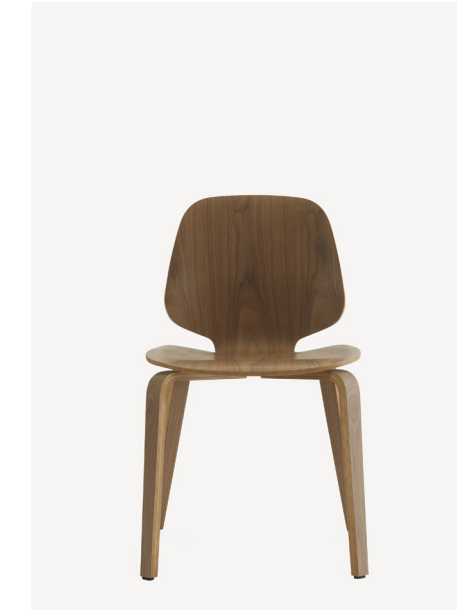

My Chair
by Normann Copenhagen