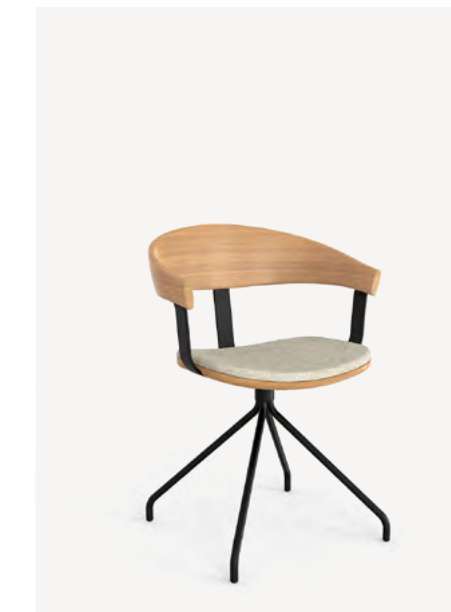

Park Side

Clarity Guest

Form Swivel Chair
by Normann Copenhagen

Vicinity Side

Essens Guest
by HBF

Form Chair
by Normann Copenhagen

Vicinity Stool

Essens Bar Stool
by HBF

Form Bar Stool
by Normann Copenhagen

Harvest Classic Table

Table Height 29.6"

Inspired by gathering spaces where people like to talk and share, like the dining room table or coffee area in the workplace, Harvest is a table offered in seated and standing heights, and a variety of sizes. Harvest invites conversation and interaction wherever people gather.