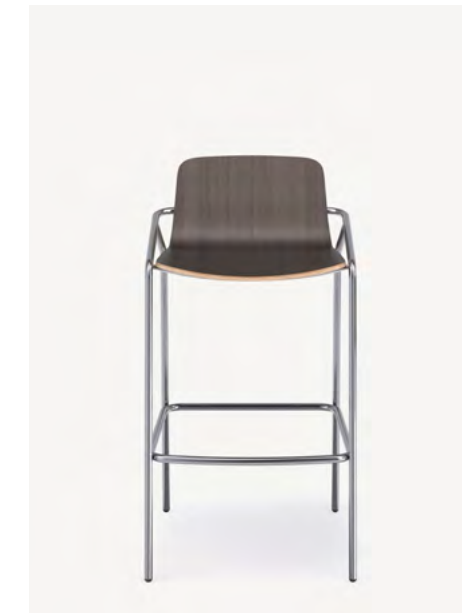

Vicinity Bar Stool

Lyric Bar Stool

Inspire Bar Stool

Hyg Bar Stool
by Normann Copenhagen

My Chair Bar Stool
by Normann Copenhagen

Form Bar Stool
by Normann Copenhagen

Letchworth Bar-Height Table

by Gunlocke

Table Height 42"

Less suit-and-tie. More laid back. Letchworth brings rustic design and residential influence to informal meeting spaces. Choose standard, counter or bar height. Parsons, workbench, picnic or miter style. Letchworth inspires collaboration and innovation.

Tia Bar Stool
by Gunlocke

Hyg Bar Stool
by Normann Copenhagen

LIV Bar Stool
by Gunlocke

Trillia Bar Stool
by Gunlocke

Meki Bar-Height Table

by HBF

Table Height

42"