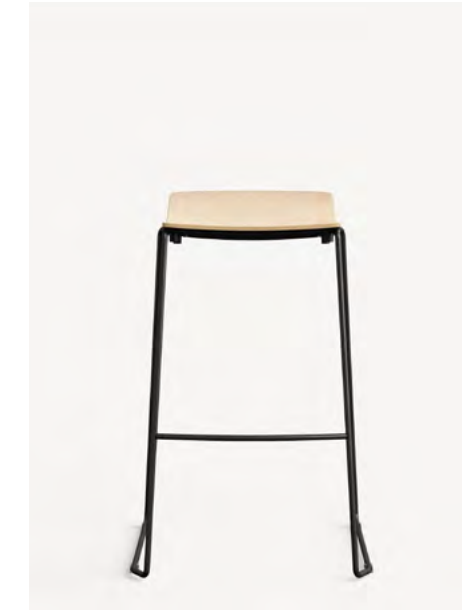

Andaz Laminate Bar Stool
by HBF

Andaz Upholstered Bar Stool
by HBF

Essens Bar Stool
by HBF

Beetle Bar Stool
by HBF

Union Bar-Height Table

by Normann Copenhagen

Table Height 41.53"

A place for meals, work, studying, conversations and relaxation; a table is a base and gathering place for all sorts of activity, and the Union collection accommodates them all. An all-round collection of tables in a minimalist design, which gets an elegant lift from shiny brass feet.

Table Height 42"

Inspired by gathering spaces where people like to talk and share, like the dining room table or coffee area in the workplace, Harvest is a table offered in seated and standing heights, and a variety of sizes. Harvest invites conversation and interaction wherever people gather.

Convo Bar Stool
by Gunlocke

LIV Bar Stool
by Gunlocke

Take 5 Bar Stool

Vicinity Bar Stool

Trillia Bar Stool
by Gunlocke

Harvest Rustic Bar-Height Table

Table Height 42"

Inspired by gathering spaces where people like to talk and share, like the dining room table or coffee area in the workplace, Harvest is a table offered in seated and standing heights, and a variety of sizes. Harvest invites conversation and interaction wherever people gather.

Convo Bar Stool
by Gunlocke

LIV Bar Stool
by Gunlocke

Take 5 Bar Stool

Vicinity Bar Stool

Trillia Bar Stool
by Gunlocke

Harvest Metal Bar-Height Table

Table Height 42"

Inspired by gathering spaces where people like to talk and share, like the dining room table or coffee area in the workplace, Harvest is a table offered in seated and standing heights, and a variety of sizes. Harvest invites conversation and interaction wherever people gather.