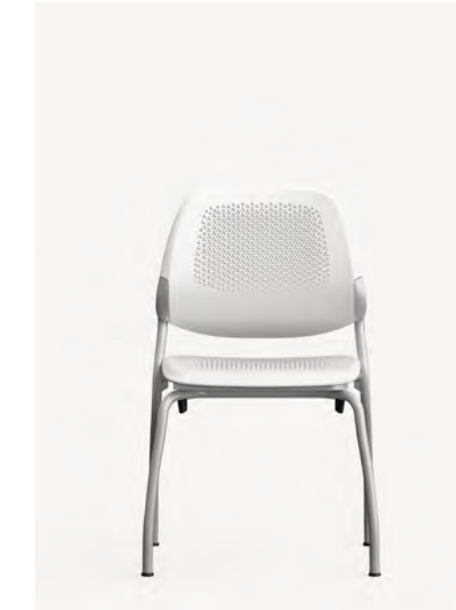

Inspire Side