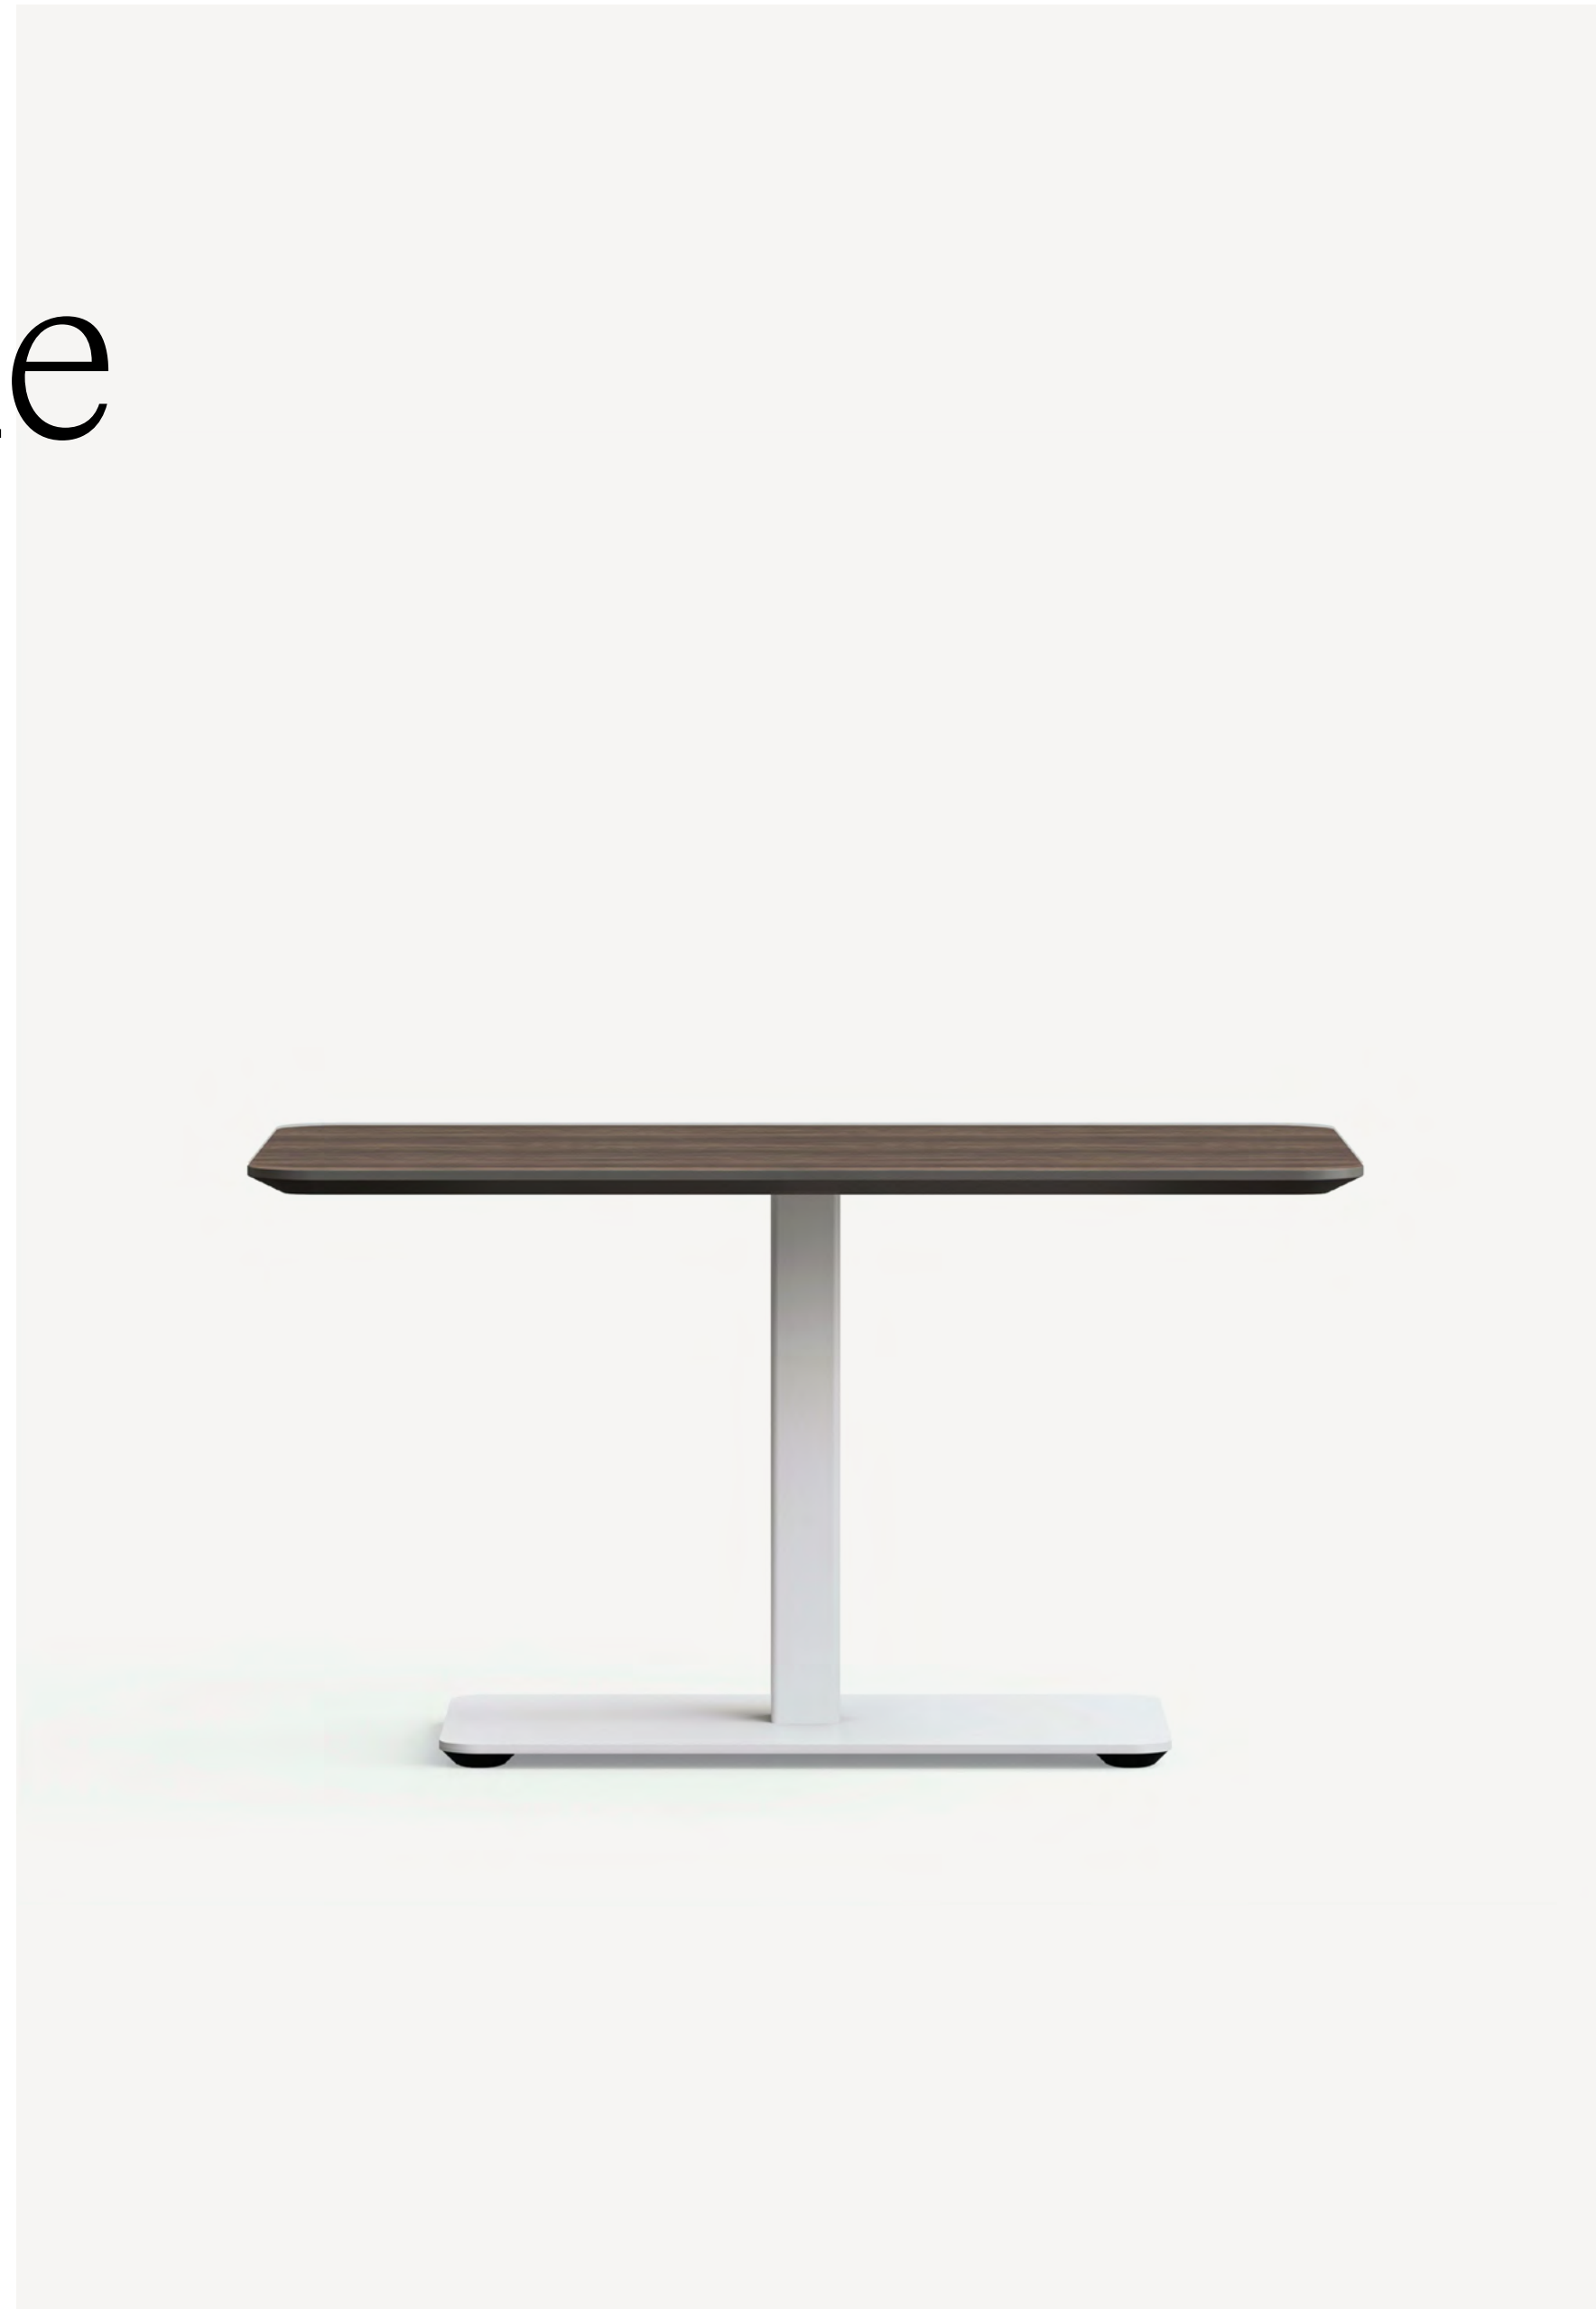

Table Height 28" - 29.75"
Seating Clearance 10" - 11"

Standard Tables

Recharge Work Table

Table Height 28"

Comfortable, soft seating forms the core of the Recharge collection to create supportive, alternative workspaces. Conceived as a set of uniquely adaptable components, Recharge can be easily arranged into a diverse array of solo, team, and common applications, complemented by thoughtfully designed details to promote worker choice, autonomy, and collaboration.