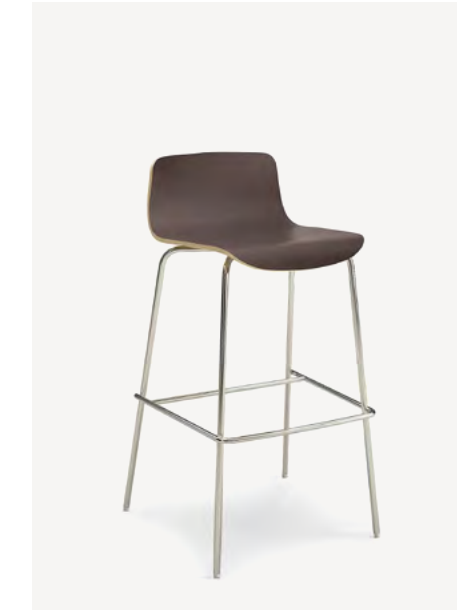

Briefing Miter Bar-Height Table

by Gunlocke

Table Height

41.125"

The Briefing collection is an amazing array of adaptable products that includes conference, training, occasional, café, and media tables. This complete offering addresses wide-ranging workplace applications, while enabling an attractive and intelligent integration of styles, materials, and shapes. Briefing delivers.

Andaz Laminate Bar Stool
by HBF