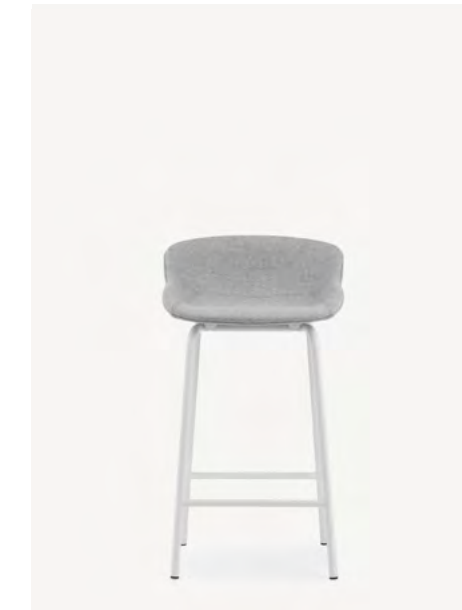

Hyg Counter Stool
by Normann Copenhagen