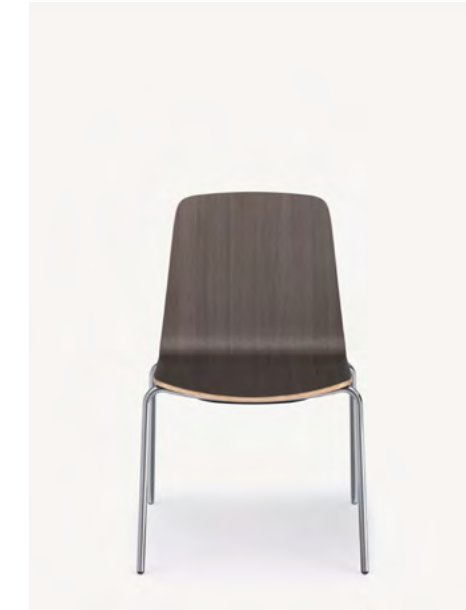

LIV Side
by Gunlocke