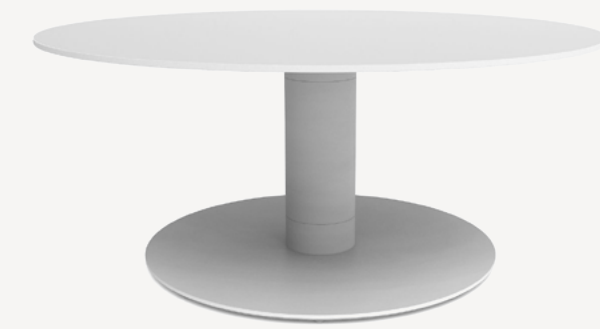

Table Height 26"

The Meki Table Collection of tops and bases by Todd Bracher is designed to allow clients to mix and match finish materials, sizes and shapes, making each table uniquely its own. Whether in a café, conference or evolving environment, its design creates an optical illusion - the top appears to float. The simplistic use of materials also make this table timeless.

Clarity Lounge

My Chair
by Normann Copenhagen

Form Chair
by Normann Copenhagen

November Side
by HBF

November Lounge
by HBF

Vicinity Lounge

Structure Continental Table

Meki 26" Table

Table Height 26"
Seating Clearance 8.5" - 10"

Continental Tables

For longer meetings where technology and power access is important, a standard work height is ideal. It can accommodate various group sizes participating in casual meetings or formal conferences, or be a place to relax and unwind during a break. Power access allows teams to be productive during longer working sessions.

Table Height 28" - 29.75"
Seating Clearance 10" - 11"

Standard Tables

Recharge Work Table

Table Height 28"

Comfortable, soft seating forms the core of the Recharge collection to create supportive, alternative workspaces. Conceived as a set of uniquely adaptable components, Recharge can be easily arranged into a diverse array of solo, team, and common applications, complemented by thoughtfully designed details to promote worker choice, autonomy, and collaboration.