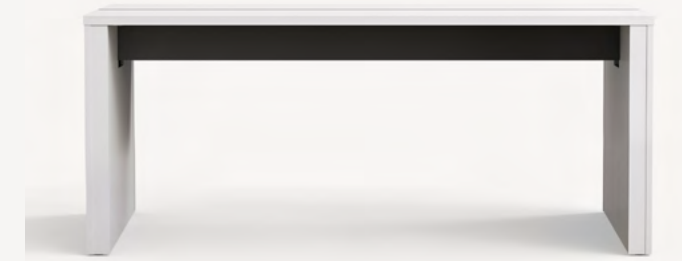

Harvest Classic Table