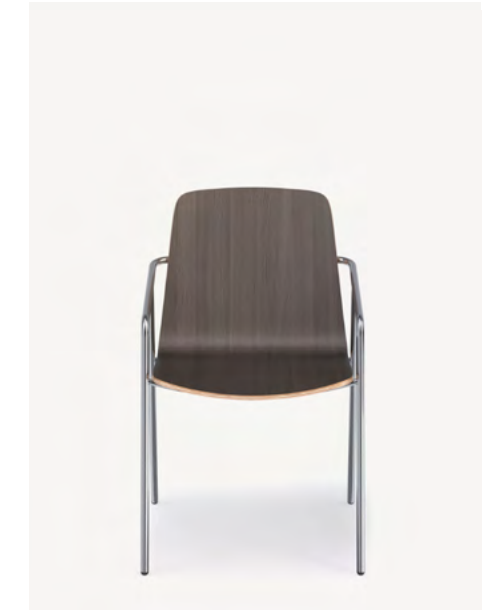

LIV Side
by Gunlocke