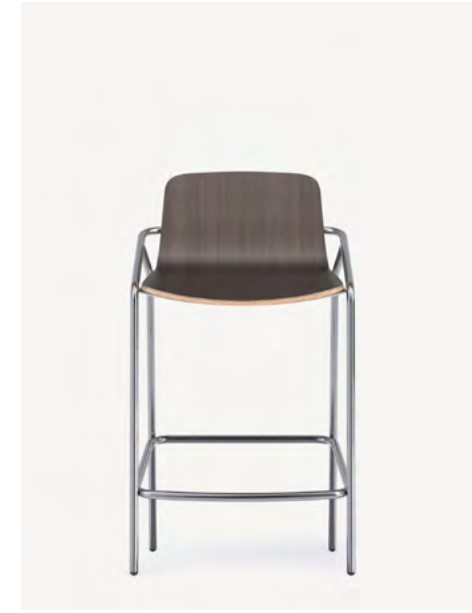

LIV Counter Stool
by Gunlocke