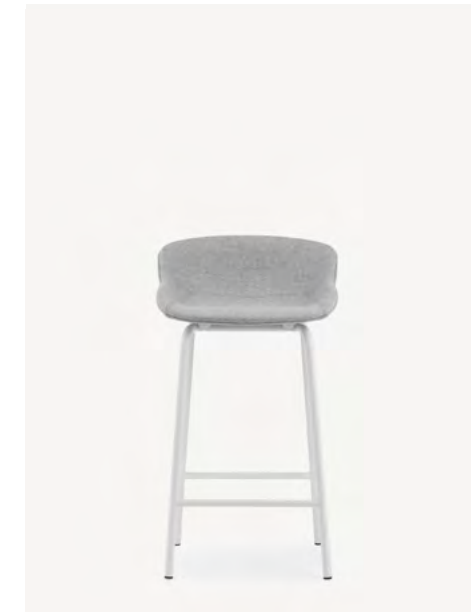

Hyg Counter Stool
by Normann Copenhagen