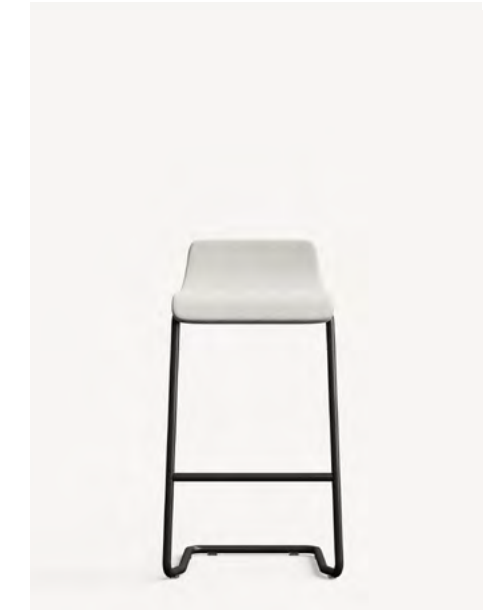

Letchworth Counter-Height Table

Union Counter-Height Table

Table Height 36" - 37.6"
Seating Clearance 10" - 12"

Counter Tables

For quick, casual conversations, a bar height table provides a place to pause, lean, and chat. It can be the perfect place for impromptu brainstorming or brief, productive standing meetings. Consider a lower stool back that can be tucked under the table and declutter the visual landscape. A footrest on the table or stool provides comfort and makes it easy to adjust postures.

Table Height 41" - 42"
Seating Clearance 10" - 12"

Bar Tables

Picnic Bar-Height Table

Table Height

41.125"

Increased individual and group activities carried out in modern, shared spaces require a certain degree of flexibility, privacy, and functionality. The Townhall™ Collection, with products like Picnic, create sought-after, active enclaves that support multiple work modes and the changing postures necessary for individual or team work. Picnic is a collection of seated-height and standing-height tables, benches, and stool that turns underutilized, out-of-the-way spaces into agile touchdown areas for personal or team work.

Picnic Bench

Summit Bar Stool

Form Bar Stool
by Normann Copenhagen

Barn Stool
by Corral

Briefing Miter Bar-Height Table

by Gunlocke

Table Height

41.125"