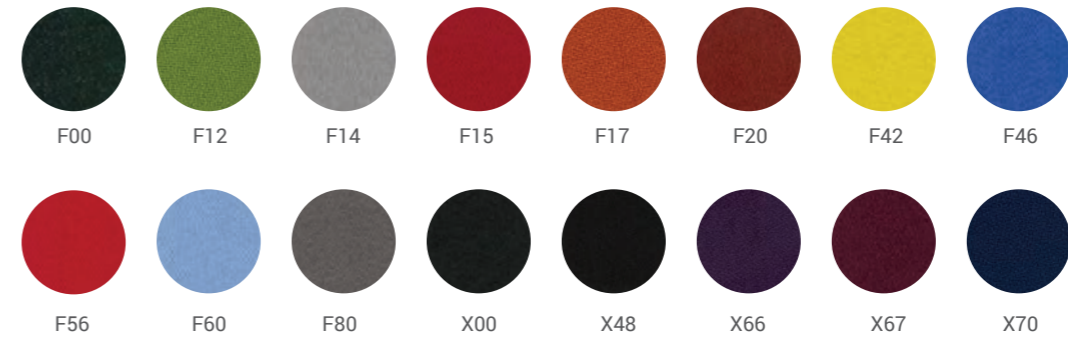

Upholstery Seat

Mesh Back

5 YEARS
WARRANTY
All measurements in millimeters

Statement of Line

DESCRIPTION	OVERALL DIMENSIONS			SEAT DIMENSIONS		
	Height	Width	Depth	Height	Width	Depth
Quip						
1D arm, synchro tilt, black nylon base**	1000-1085	630	670	445-530	490	465
3D arm, synchro tilt, black nylon base	1000-1085	605-655	670	445-530	490	465
1D arm, synchro tilt, polished aluminium base	990-1075	630	670	435-520	490	465
3D arm, synchro tilt, polished aluminium base	990-1075	605-655	670	435-520	490	465
Headrest	165	280	-	-	-	-
Cushioned back with 1D arm, nylon base	1050-1135	630	650	480-565	490	465
Cushioned back with 3D arm, nylon base	1050-1135	605-655	650	480-565	490	465
Cushioned back with 1D arm, polished aluminium base	1040-1125	630	650	470-555	490	465
Cushioned back with 3D arm, polished aluminium base	1040-1125	605-655	650	470-555	490	465
with stool	1385-1135	605	705	810-560	490	475

Combine the upholstery options on seat and back to customise the chair

**Available under Quickship dispatch

Quip