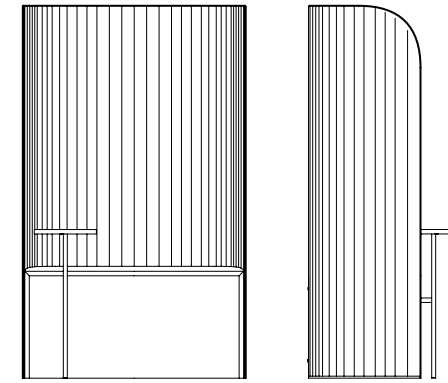

zilenziO

Product sheet

Focus Pod

Focus Pod

Easy Chair

Focus Pod an easily placed and functional Screen with included seat and table. A designed and comfortable seat that provides a calm and snug feeling.

FOCUS POD

Easy Chair

DIMENSIONS

Width:	1000 mm (39.4")
Height:	1500 mm (59.1")
Depth:	520 mm (20.5")
Seating Height:	450 mm (17.7")
Seating Depth:	500 mm (19.4")
Seating Width with Back cushion:	900 mm (35.5")
Seating Width without Back cushion:	950 mm (37.5")
Table Diameter:	Ø 250 mm (Ø 9.8")
Table Thickness:	20 mm (0.8")
Height above floor:	650 mm (25.6")

DESIGN

Frame and table in white ash. The back and seat cushion of textile, which on the inside provides up of 2.5 mm (0.1") MDF strips.

STANDARD FABRICS

We offer a variety of standard fabrics, each with unique characteristics to suit your needs. For a complete overview of the standard fabric options available for this product, please visit [Zilenzio.com](https://zilenzio.com).