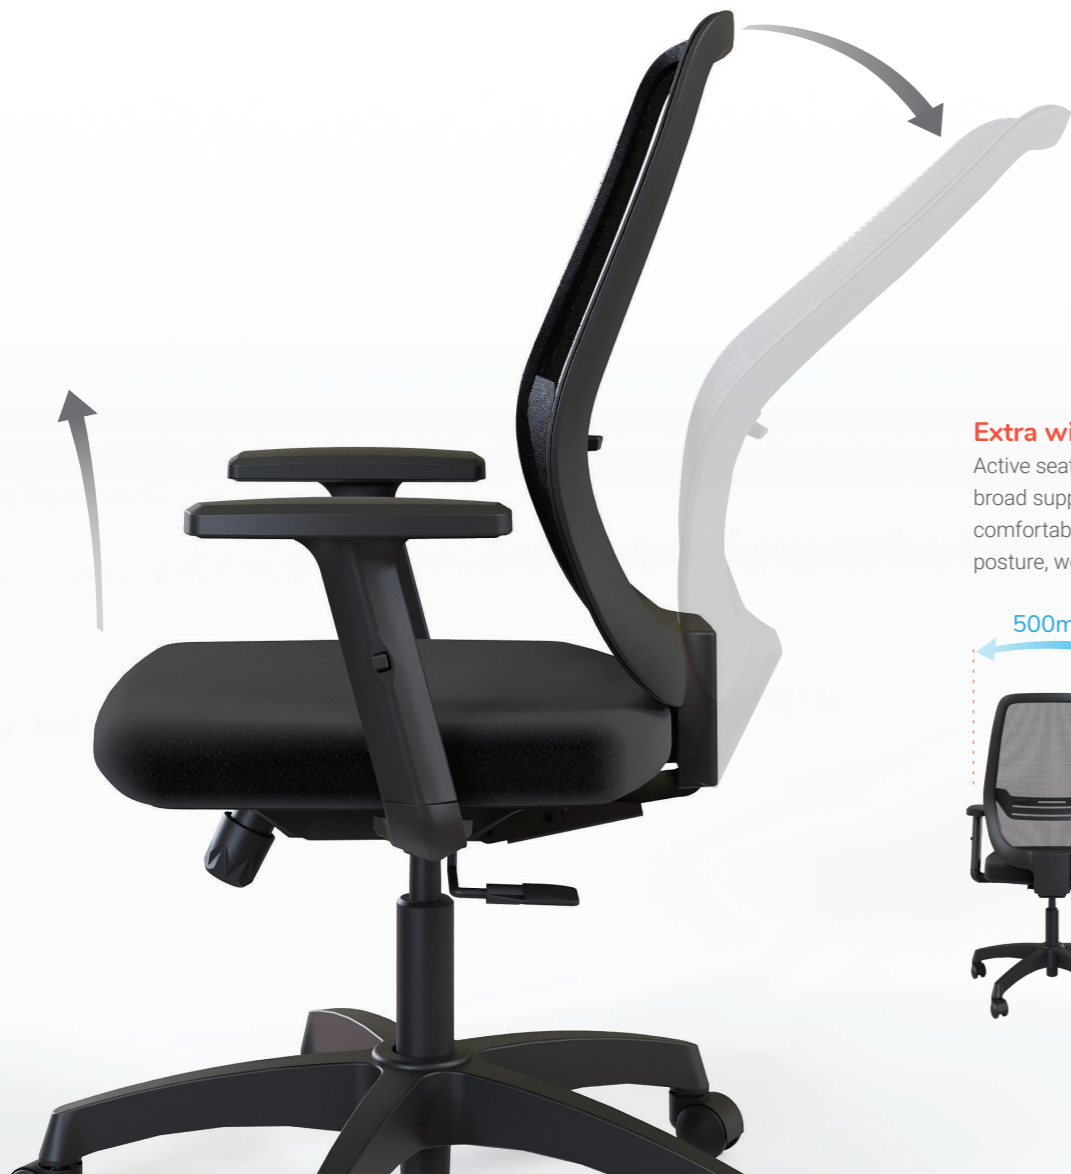

● Curved back ● for exceptional comfort

The chair adapts to dynamic User movements with ease and responsiveness, ensuring an ergonomically supportive and comfortable seating posture. Nero offers Flexible edgeless back support moving with the movements of the user.

Synchronised Tilt Mechanism

1 Point locking Synchronised Mechanism Option. It offers the combination of ergonomic support you need, and the elegant back will make your aesthetic maintain the style you are looking for.

Lumbar Support

it protects the natural curve of the lower back and helps keeping better posture all day long.

Flexible edgeless

Conforms to the body shape precisely

Extra wide comfort

Active seating needs a broad support. Now play comfortably in any work posture, we got it covered.