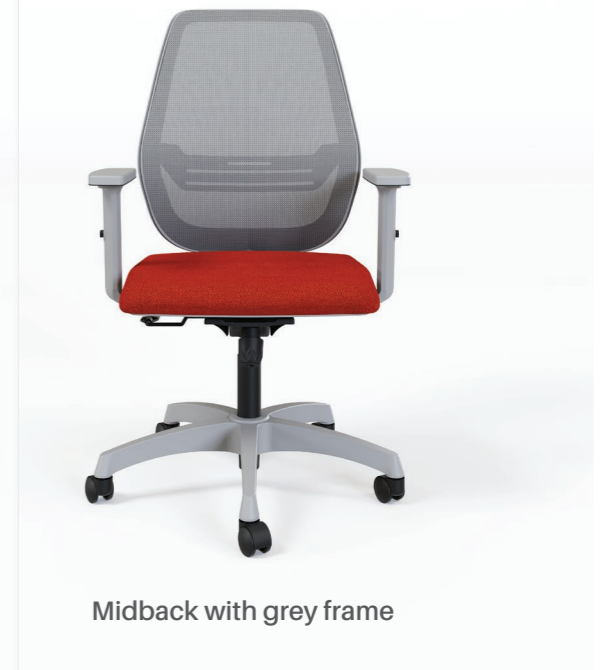

Midback with grey frame

Upholstery Back

Upholstery Seat

Combine the upholstery options on seat and backrest to customise the chair