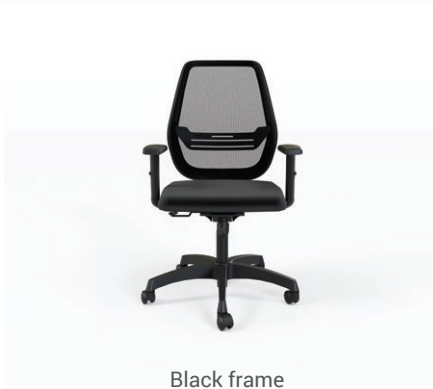

# Nero

Breathable Mesh

Unique Back Design with PP Lumbar Support

Adjustable arms 1D for Black | 2D for Grey

Seat Height Adjustment

Synchronised Tilt Mechanism

Black frame

Grey frame